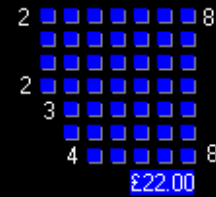

PLASTIC SEATS

S
R
Q
P
O
N
M
L
K
J
H

G
F
E
D
C
B
A

£28.00 BALCONY

T
S
R
Q
P
O
N
M
L
K
J
H
G
F
E
D
C
B
A
AA

T
S
R
Q
P
O
N
M
L
K
J
H
G
F
E
D
C
B
A
AA

LIGHTING DESK

R13