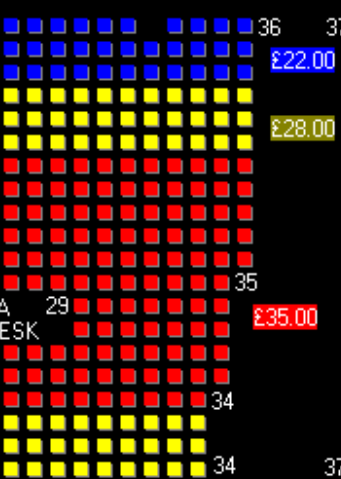

PLASTIC SEATS

S
R
Q
P
O
N
M
L
K
J
H

G
F
E
D
C
B
A

£28.00 BALCONY

T
S
R
Q
P
O
N
M
L
K
J
H
G
F
E
D
C
B
A
AA

T
S
R
Q
P
O
N
M
L
K
J
H
G
F
E
D
C
B
A
AA

LIGHTING DESK

R13

T
S
R
Q
P
O
N
M
L
K
J
H
G
F
E
D
C
B
A
AA

STAGE