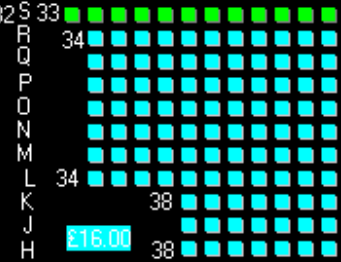

PLASTIC SEATS

S
R
Q
P
O
N
M
L
K
J
H

G
F
E
D
C
B
A

£28.00 BALCONY

T
S
R
Q
P
O
N
M
L
K
J
H
G
F
E
D
C
B
A
AA

T
S
R
Q
P
O
N
M
L
K
J
H
G
F
E
D
C
B
A
AA

LIGHTING DESK

R13

T
S
R
Q
P
O
N
M
L
K
J
H
G
F
E
D
C
B
A
AA

STAGE