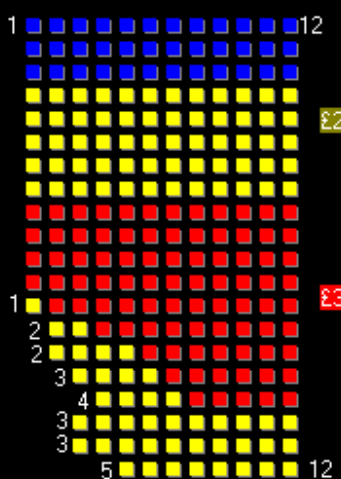

PLASTIC SEATS

S
R
Q
P
O
N
M
L
K
J
H

G
F
E
D
C
B
A

£28.00 BALCONY

T
S
R
Q
P
O
N
M
L
K
J
H
G
F
E
D
C
B
A
AA

T
S
R
Q
P
O
N
M
L
K
J
H
G
F
E
D
C
B
A
AA

LIGHTING DESK

R13

T
S
R
Q
P
O
N
M
L
K
J
H
G
F
E
D
C
B
A
AA

STAGE