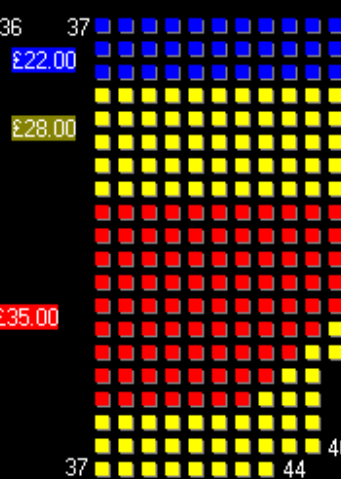

PLASTIC SEATS

S
R
Q
P
O
N
M
L
K
J
H

G
F
E
D
C
B
A

£28.00 BALCONY

T
S
R
Q
P
O
N
M
L
K
J
H
G
F
E
D
C
B
A
AA

T
S
R
Q
P
O
N
M
L
K
J
H
G
F
E
D
C
B
A
AA

LIGHTING DESK

R13

T
S
R
Q
P
O
N
M
L
K
J
H
G
F
E
D
C
B
A
AA

STAGE