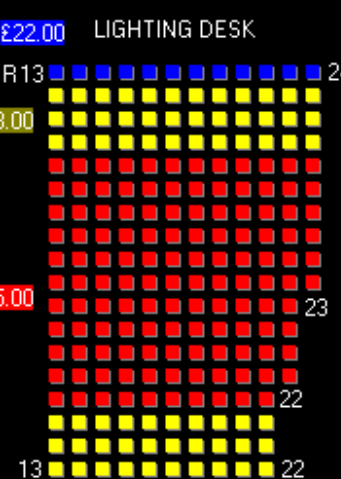

PLASTIC SEATS

S
R
Q
P
O
N
M
L
K
J
H

G
F
E
D
C
B
A

£28.00 BALCONY

T
S
R
Q
P
O
N
M
L
K
J
H
G
F
E
D
C
B
A
AA

T
S
R
Q
P
O
N
M
L
K
J
H
G
F
E
D
C
B
A
AA

LIGHTING DESK

R13

T
S
R
Q
P
O
N
M
L
K
J
H
G
F
E
D
C
B
A
AA

STAGE