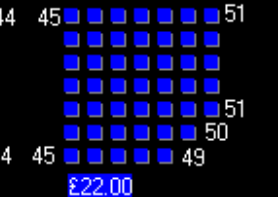

PLASTIC SEATS

S
R
Q
P
O
N
M
L
K
J
H

G
F
E
D
C
B
A

£28.00 BALCONY

T
S
R
Q
P
O
N
M
L
K
J
H
G
F
E
D
C
B
A
AA

T
S
R
Q
P
O
N
M
L
K
J
H
G
F
E
D
C
B
A
AA

LIGHTING DESK

R13