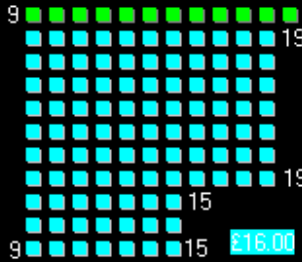

PLASTIC SEATS

S
R
Q
P
O
N
M
L
K
J
H

G
F
E
D
C
B
A

£28.00 BALCONY

T
S
R
Q
P
O
N
M
L
K
J
H
G
F
E
D
C
B
A
AA

T
S
R
Q
P
O
N
M
L
K
J
H
G
F
E
D
C
B
A
AA

LIGHTING DESK

R13

T
S
R
Q
P
O
N
M
L
K
J
H
G
F
E
D
C
B
A
AA

STAGE